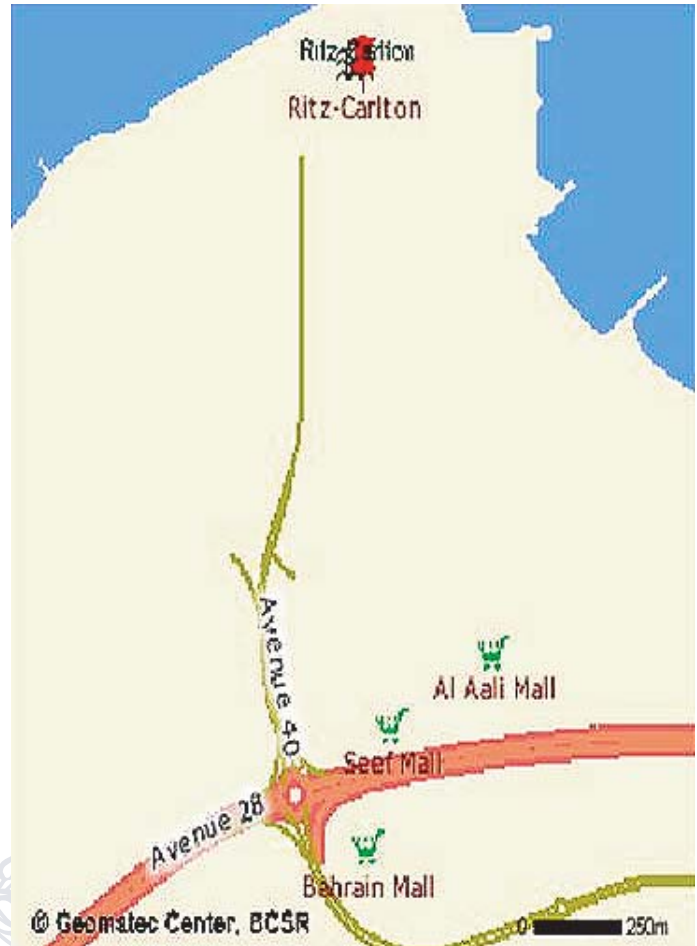

BLUE ELEPHANT Bahrain

Directions

Straight past the Sheikh Hamad Highway, and three sets of traffic to the roundabout, turn right hand lane towards the Seef district. Turn right towards the Citibank roundabout. Straight past the traffic light turn the second right. Blue Elephant is next to the Sail Tower.